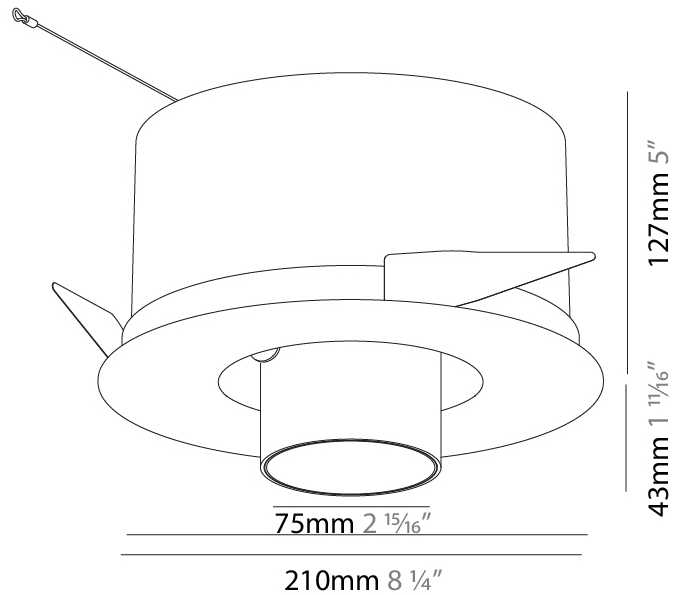

PHYSICAL

Shape: Round
Diameter (mm): 210
Diameter (in): 8 1/4
Height (mm): 170
Height (in): 6 11/16
Ceiling Thickness (mm): 10 / 12.5 / 15
Ceiling Thickness (in): 3/8 or 1/2 or 9/16
Min. Recessing Depth (mm): 140
Min. Recessing Depth (in): 5 1/2
Light Distribution: Adjustable / Indirect
Weight (kg): 1.4
Weight (lbs): 3.09
Fixture Finish: SSR / BKV / CWI / CRY / HAB / UFT / ITA / RUA / FTG / MYG / LOD / PUS / FRO / FUP / KIA / POP / BLS / SPG / MEY / GOH / GUM / CHC / COM / ABZ / JAG / OBR / MOS / ROR
Fixture Material: Aluminum Die Cast
Cut-out Measurements: D. - 190mm / 7 1/2"

ELECTRICAL

Lamp Type: LED (Zhaga Standard)
Input Wattage (W): 14
Total Output Wattage (W): 12
Dimming: Tri-Mode (Non-Dimming and Phase Dimming (120Vac only) and 0-10V Dimming)
Driver Included: No
Driver Location: Recessed Housing
Driver Type: Constant Current - Universal
Housing: See components
Input Voltage (V): 120 - 277
Constant Current (MA): 350

LED

Number of LEDs: 1
Color Temperature (°K): 2700 / 3000 / 3500 / 4000
Max. Delivered Lumen (lm): 1124 / 1210 / 1258 / 1284
Nominal Lumen (lm): 1246 / 1342 / 1396 / 1424
CRI: >90 CRI
Lamp Life (hrs): 50000

OPTICAL

Reflector°: 12
Optic°: Lens Pack - No Lens / Linear Spread Lens / Honeycomb / Spread Lens
Adjustability: Rotational 355°; Tilt 45°

RATINGS AND CERTIFICATIONS

Certified By: Certified for North American Standards
IP rating: IP20